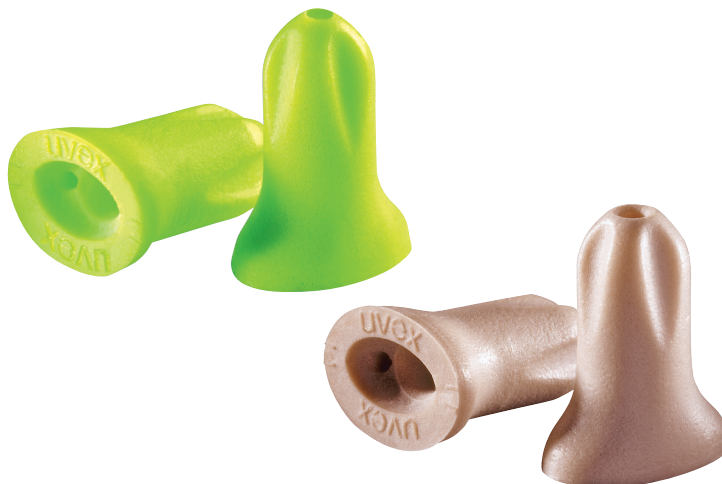

## uvex Hearing Protection System

### Ear Plugs uvex hi-com

- AS/NZS 1270:2002 approved
  - SLC80 16dB
  - Class 2
- Uniquely shaped ear plug
- Two colour options
- For industrial use in environments up to 95dB
  - assuming a 85dB criterion

uvex Point of Difference	Benefits
Unique oval shape	Mimics the natural shape of the ear canal for maximum comfort
Controlled expansion	Does not expand too quickly during fitting allowing for a proper fit to be achieved
Sealed soft PUR material	Does not pick up dirt easily. Increases wearer comfort due to less pressure in the ear canal when fitted correctly
Good attenuation (SLC80 16dB Class 2)	Provides a good balance between attenuation without over attenuating, reducing issues with isolation and communication
Increased surface area	Increases the acoustic absorbing area reducing the unnatural inner ear noise created by wearing ear plugs
High visibility colour	Fitted plugs can be easily seen from a distance
Innovative hollow chambers	Reduces expansion pressure increasing fit and comfort

#### Part Numbers & Packaging:

- HC-UC - 1 box (200 pairs uncorded)
- HC-UC-F - 1 box (200 pairs uncorded)
- HC-PB - 1 bag (200 pairs uncorded refill bag for dispenser)